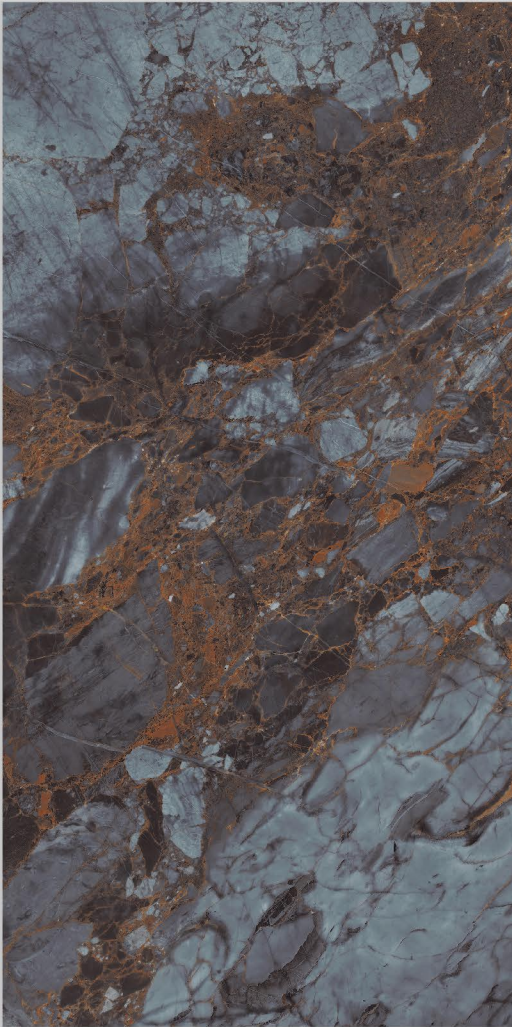

DRAGO AQUA

Size :
800x1600mm

Finish :
Dark High Gloss

Thickness :
09mm

Random :
04