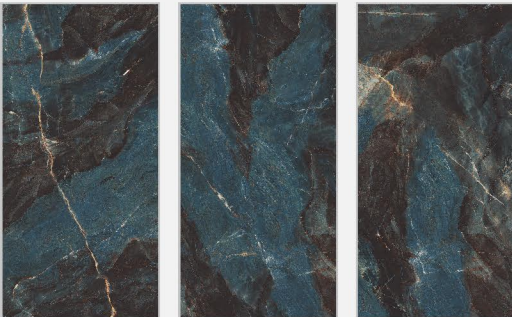

PULSE BROWN

Size :
800x1600mm

Finish :
Dark High Gloss

Thickness :
09mm

Random :
04