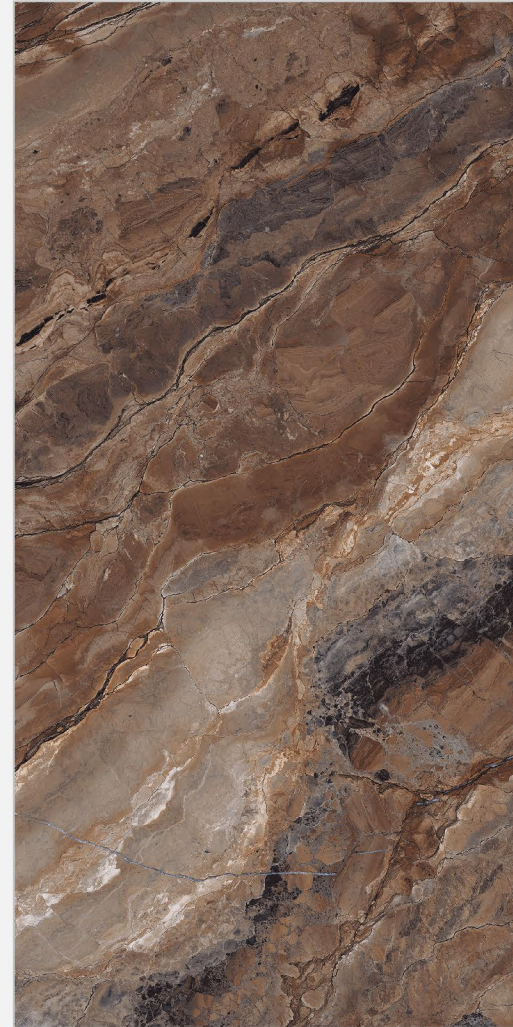

EAGLE BROWN

Size :
800x1600mm

Finish :
Dark High Gloss

Thickness :
09mm

Random :
04