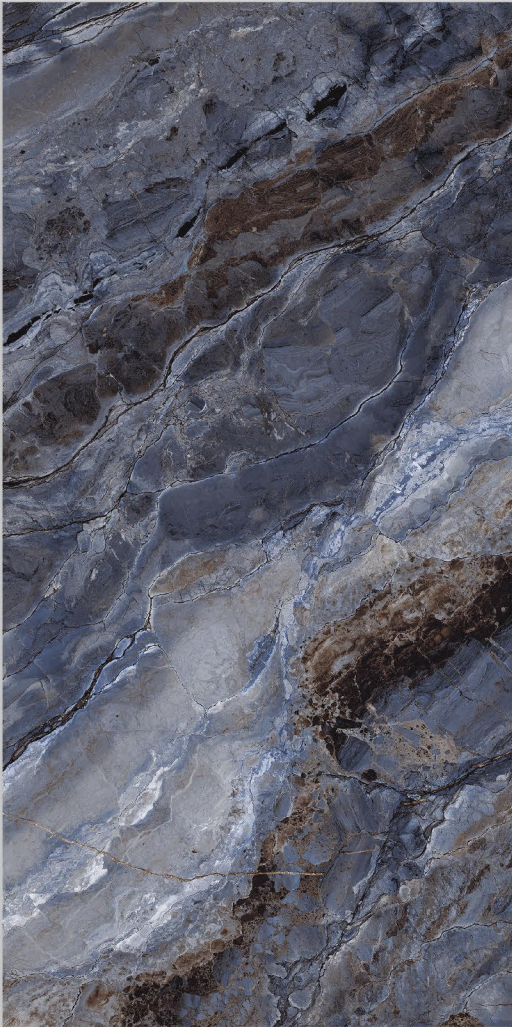

EAGLE BLUE

Size :
800x1600mm

Finish :
Dark High Gloss

Thickness :
09mm

Random :
04