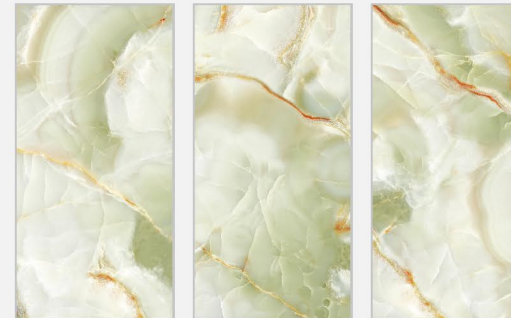

NAUTILO GREEN

Size :
800x1600mm

Finish :
Light High Gloss

Thickness :
09mm

Random :
04

NORVEX SILVER

Size :
800x1600mm

Finish :
Light High Gloss