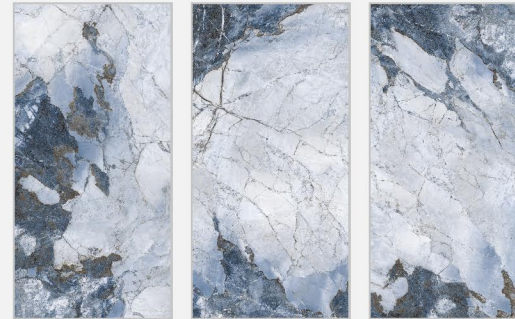

Finish :
Dark High Gloss

Thickness :
09mm

Random :
03

NORDIC BLUE

Size :
800x1600mm

Finish :
Dark High Gloss

Thickness :
09mm

Random :
00