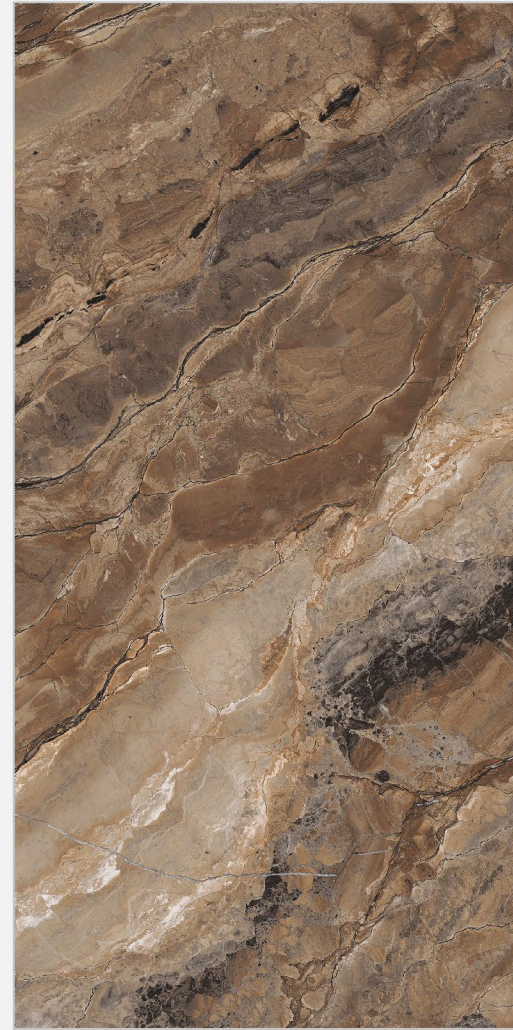

Thickness :
09mm

Random :
03

EAGLE CREMA

Size :
800x1600mm

Finish :
Matt - Carving

Thickness :
09mm

Random :
04

EAGLE BROWN