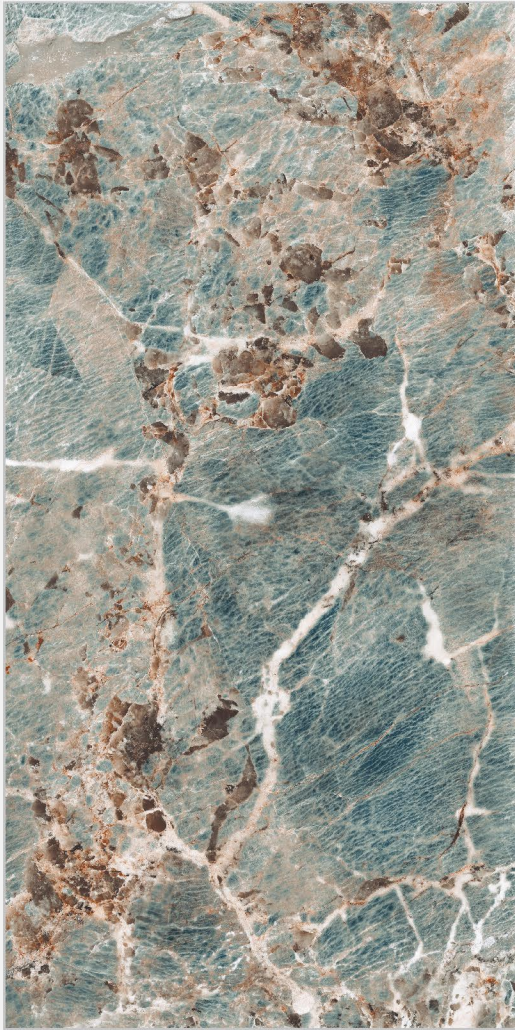

AMAZONITE VERDE

Size :
800x1600mm

Finish :
Dark High Gloss

Thickness :
09mm

Random :
04